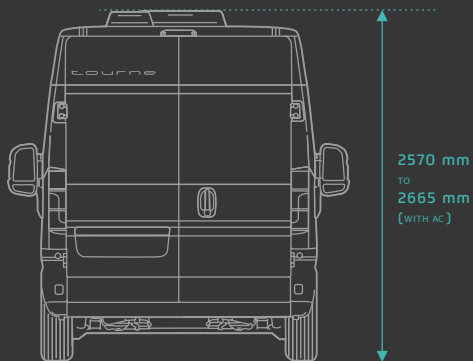

ZRMO Gris Aluminium / Brushed Aluminium

Vivid White

WPP0 Blanc Banquise / Matte Brown Metallic

DIMENSIONS OF THE VEHICLE

THE FINER POINTS

Vehicle	Peugeot Boxer
Beds	4
Seats	4
Mass	2815–2857 kg
Length	599 cm