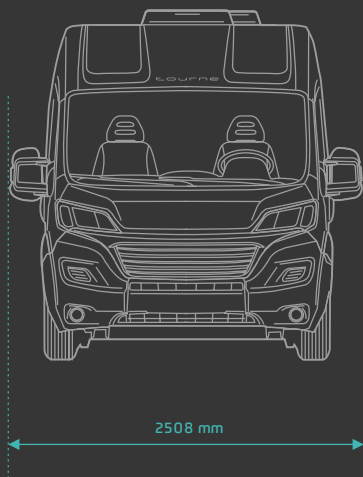

ZRMO Gris Aluminium / Brushed Aluminium

Vivid White

WPP0 Blanc Banquise / Matte Brown Metallic

DIMENSIONS OF THE VEHICLE

THE FINER POINTS

Vehicle	Peugeot Boxer
Beds	4
Seats	4
Mass	2815–2857 kg
Length	599 cm