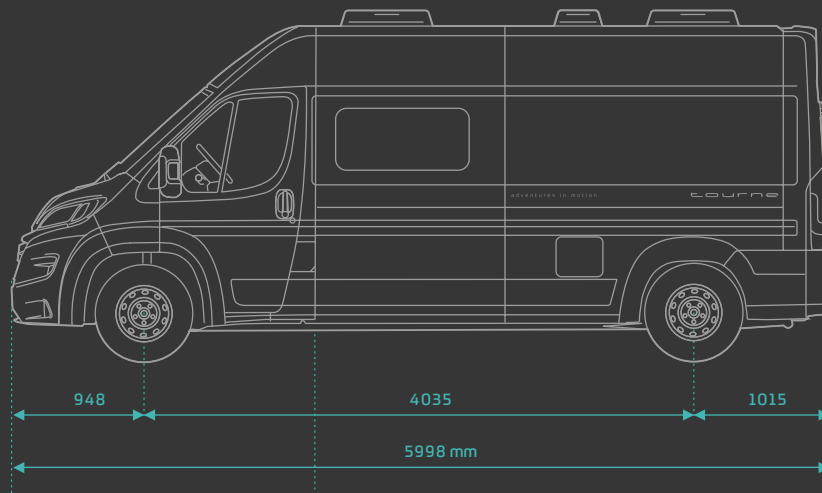

ZRMO Gris Aluminium / Brushed Aluminium

Vivid White

WPP0 Blanc Banquise / Matte Brown Metallic

DIMENSIONS OF THE VEHICLE

THE FINER POINTS

Vehicle	Peugeot Boxer
Beds	4
Seats	4
Mass	2815–2857 kg
Length	599 cm